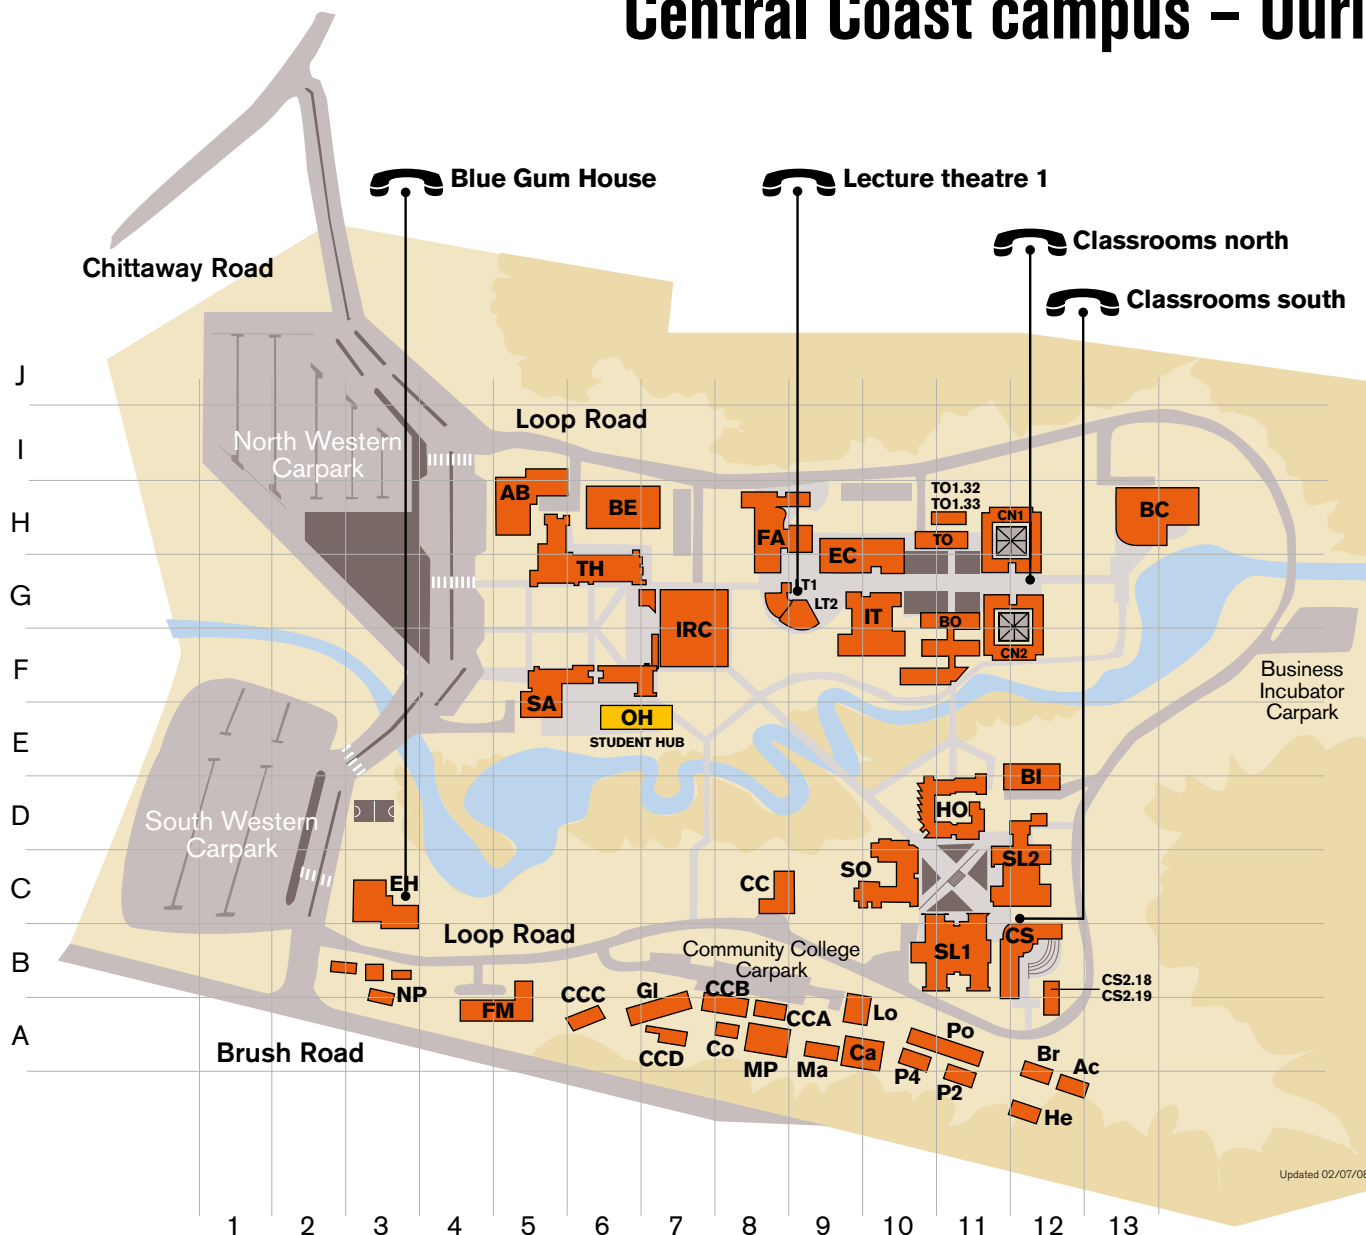

Central Coast campus – Ourimbah

CODE	BUILDING NAME	MAP REFERENCE
AB	Pro Vice-Chancellor's Unit	H5
	IT Services (17000)	
	Clinical Skills Labs	
	WorkCover Research Centre of Excellence	
Ac	Horticulture (Acacia)	A12
BC	Building & Construction Studies Centre	H13
BE	Business & Investment Centre of Excellence	H6
	Faculty of Health offices	
BI	Business Incubator	E12
BO	Business Offices	G11
Br	Horticulture (Brackenvew)	A12
Ca	The Castle	A9
CC	Child Care Centre	C8
CCA	Community College Classrooms 1 – 3	A9
CCB	Community College Classrooms 4 – 5	B8
CCC	Community College Classrooms 7 – 8	B6
CCD	Community College Classrooms 6	A7
CN1	Classrooms North 1	H12
CN2	Classrooms North 2	F12
Co	The Cottage	A8
CS	Classrooms South	B12
	Café East	B12
EC	Early Childhood Studies (Yerra)	H9
EH	Student Accommodation (Blue Gum House)	C3
FA	Fine Art / Drama Studio	H8
FM	Facilities Management	A4
GI	NSW Department of Sport & Recreation , Regional Office (The Glen)	B7
He	The Hermitage	A12
HO	Humanities Offices	D11
IRC	Information Resource Centre (Library)	G7
	Gibalee	F7
IT	Café Express	G9
	IT Studies Centre	G10
Lo	Community College Administration (The Lodge)	A10
LT1	Lecture Theatre 1	G9
LT2	Lecture Theatre 2	G8
Ma	Central Coast Environment Network (The Manor)	A9
MC	Tennis Courts	D3
MP	North Sydney/Central Coast Area Health Service	A8
NP	Nursery	A3
OH	Student Hub	E6
Po	Podiatry	A11
P2	Ponds 2	A11
P4	Ponds 4	A10
SA	Campus Central	F6
	Co-op Bookshop	F6
	Student Amenities	F6
	Student Support Unit	F6
SL1	Science Laboratories 1	B11
SL2	Science Laboratories 2	C12
SO	Science Offices	C10
TH	Preview Restaurant	G6
TO	Tourism & Hospitality	G6
	Technology Offices	H11

 **Emergency phone locations**