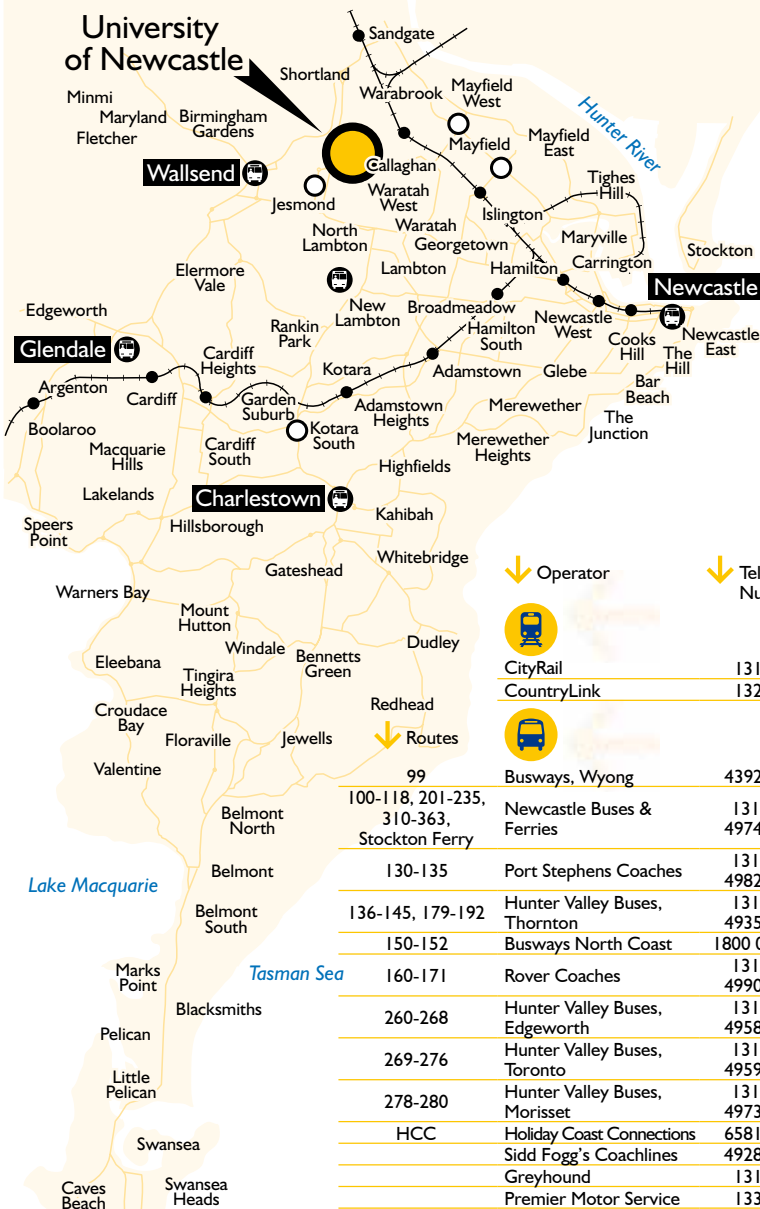

Bus services not listed in this guide

If you need to catch a bus and the route is not covered by this guide, that means the service does not go past the University or has no direct links to other services that would enable you to get there. Call Transport Info on 131 500 or visit www.131500.com.au for help in these instances.

train

bus

bicycle

Legend

- Bus Interchange
- Bus Connection Point
- Railway Station
- Railway

↓ Operator

↓ Telephone Number

↓ Website Address

CityRail

131 500

cityrail.info

CountryLink

132 232

countrylink.info

Busways, Wyong

4392 6666

136-145, 179-192

150-152

131 500, 4935 7200

huntervalleybuses.com.au

160-171

260-268

1800 043 263

busways.com.au