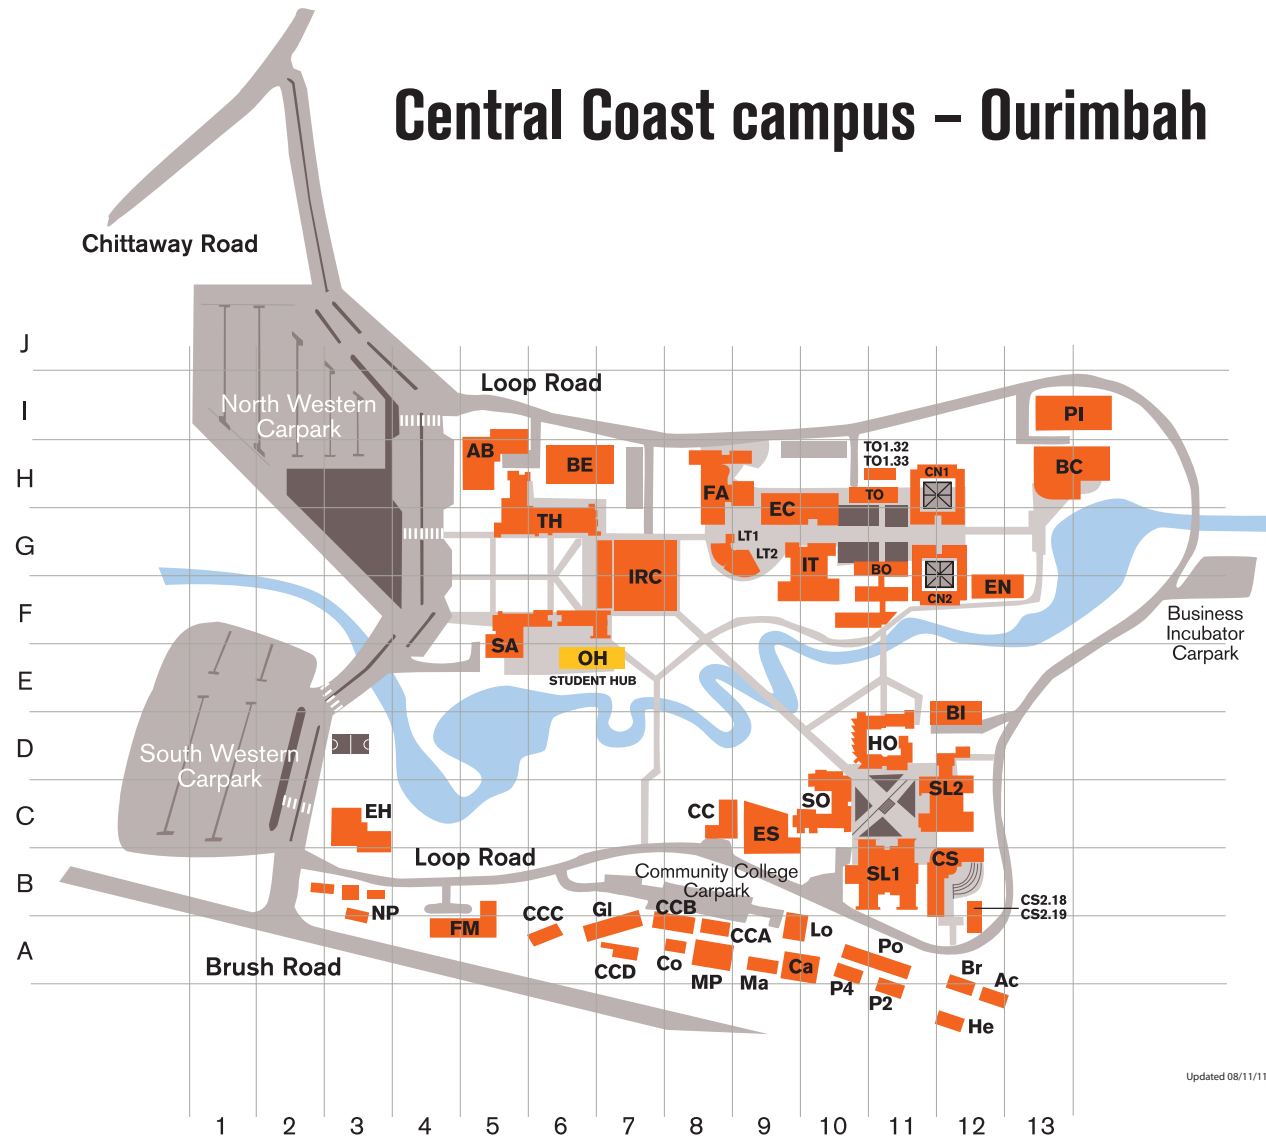

# Central Coast campus – Ourimbah

Updated 08/11/11

CODE	BUILDING NAME	MAP REFERENCE
AB	Pro Vice-Chancellor's Unit	H5
	IT Services (17000)	
	Clinical Skills Labs	
	WorkCover Research Centre of Excellence	
Ac	Horticulture (Acacia)	A12
BC	Building & Construction Studies Centre	H13
BE	Business & Investment Centre of Excellence	H6
	Faculty of Health offices	
BI	Business Incubator	E12
BO	Business Offices	G11
Br	Horticulture (Brackenview)	A12
Ca	The Castle	A9
CC	Child Care Centre	C8
CCA	Community College Classrooms 1 – 3	A9
CCB	Community College Classrooms 4 – 5	B8
CCC	Community College Classrooms 7 – 8	B6
CCD	Community College Classrooms 6	A7
CN1	Classrooms North 1	H12
CN2	Classrooms North 2	F12
Co	The Cottage	A8
CS	Classrooms South	B12
	Café East	B12
EC	Early Childhood Studies (Yerra)	H9
EH	Student Accommodation (Blue Gum House)	C3
EN	Education and Nursing Building	F12
ES	Exercise Sports Science, and Psychology	C9
FA	Fine Art / Drama Studio	H8
FM	Facilities Management	A4
GI	NSW Department of Sport & Recreation , Regional Office (The Glen)	B7
He	The Hermitage	A12
HO	Humanities Offices	D11
IRC	Information Resource Centre (Library)	G7
	Gibalee	F7
IT	Café Express	G9
	IT Studies Centre	G10
Lo	Community College Administration (The Lodge)	A10
LT1	Lecture Theatre 1	G9
LT2	Lecture Theatre 2	G8
Ma	Central Coast Environment Network (The Manor)	A9
MC	Tennis Courts	D3
MP	North Sydney/Central Coast Area Health Service	A8
NP	Nursery	A3
OH	Student Hub	E6
PI	Central Coast Primary Industry Centre	I13
Po	Podiatry	A11
P2	Ponds 2	A11
P4	Ponds 4	A10
SA	Campus Central	F6
	Co-op Bookshop	F6
	Student Amenities	F6
	Student Support Unit	F6
SL1	Science Laboratories 1	B11
SL2	Science Laboratories 2	C12
SO	Science Offices	C10
TH	Preview Restaurant	G6
	Tourism & Hospitality	G6
TO	Technology Offices	H11