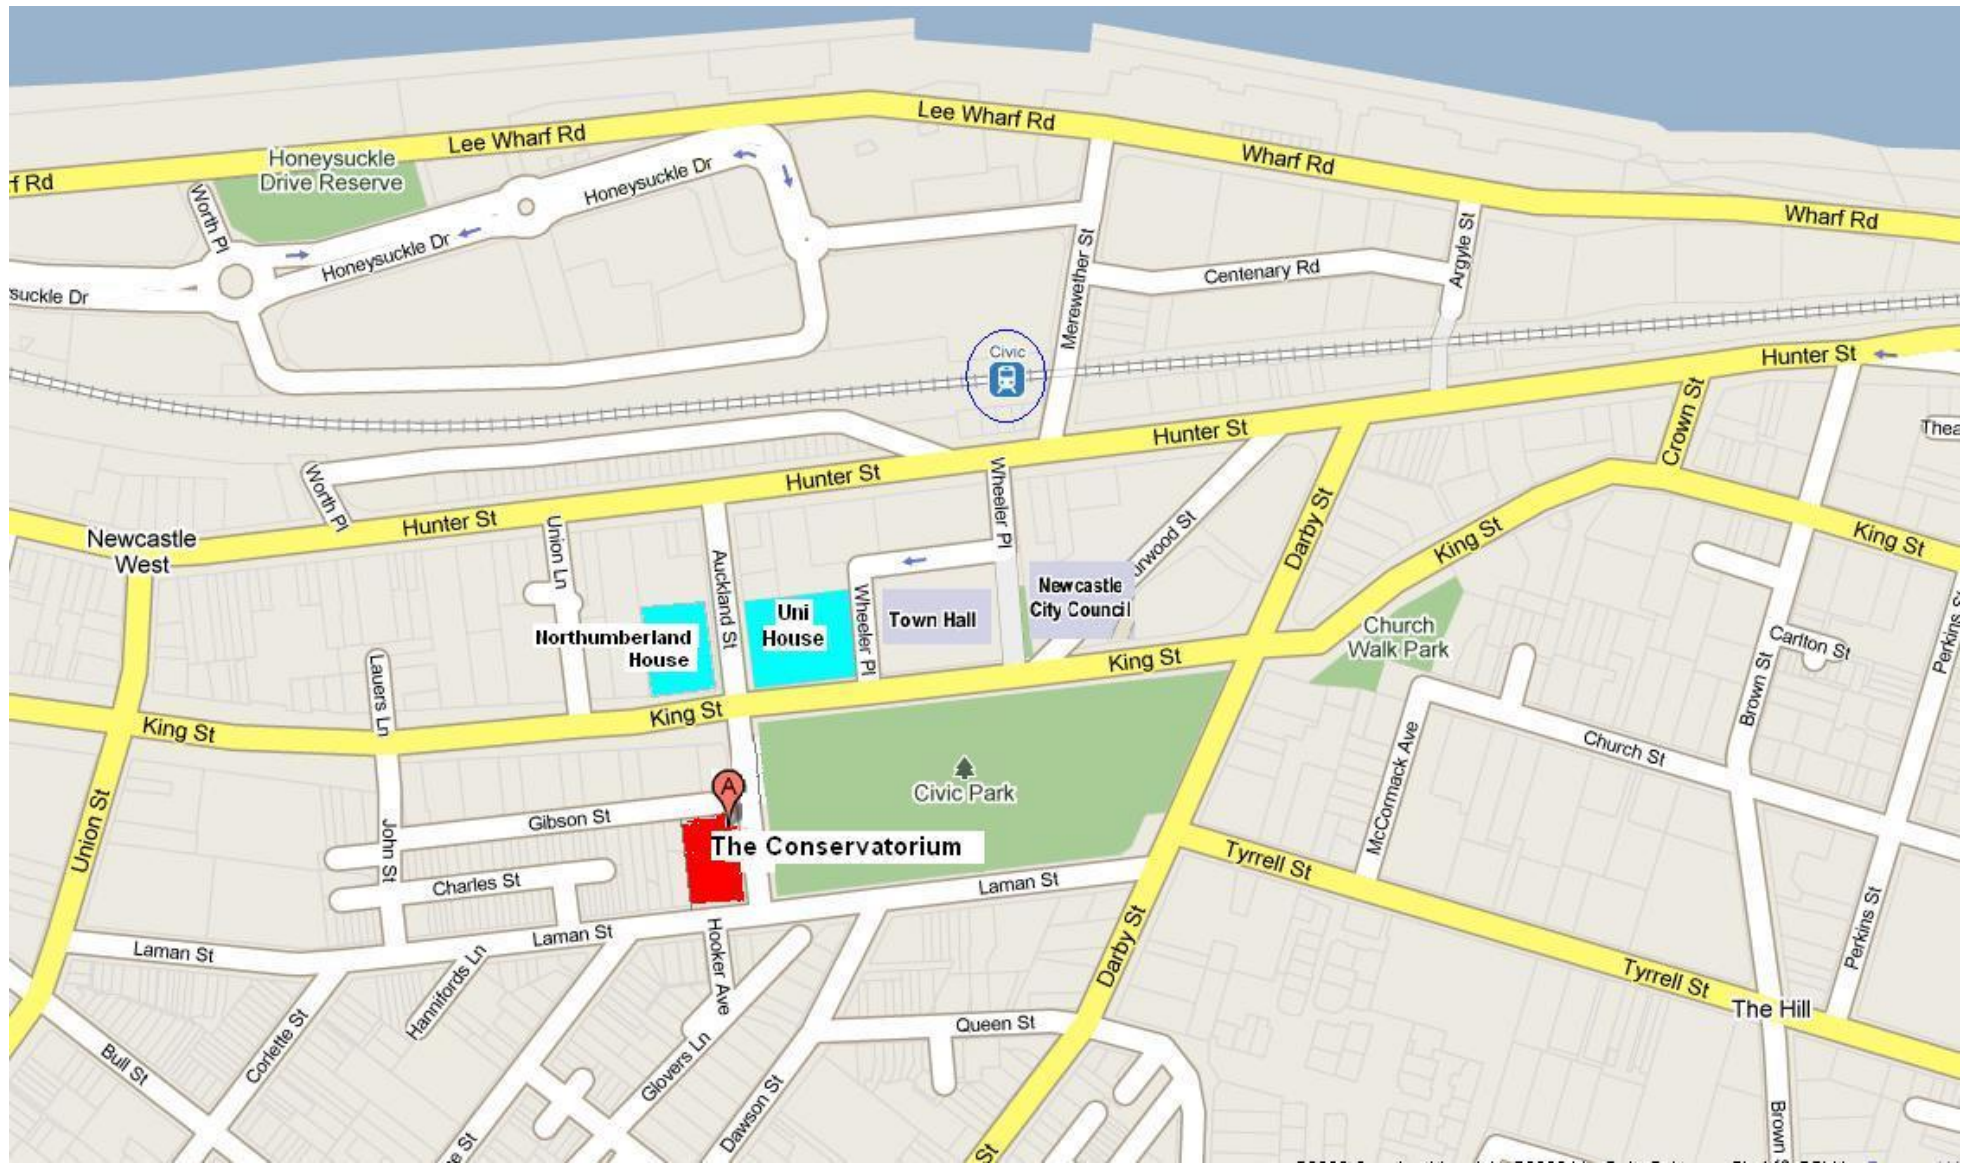

Newcastle Conservatorium

Cnr Auckland & Gibson St, Newcastle, NSW 2300.

Ph: 02 492 18900

F: 02 492 18958

<http://www.newcastle.edu.au/school/drama-fine-art-music-conservatorium/>